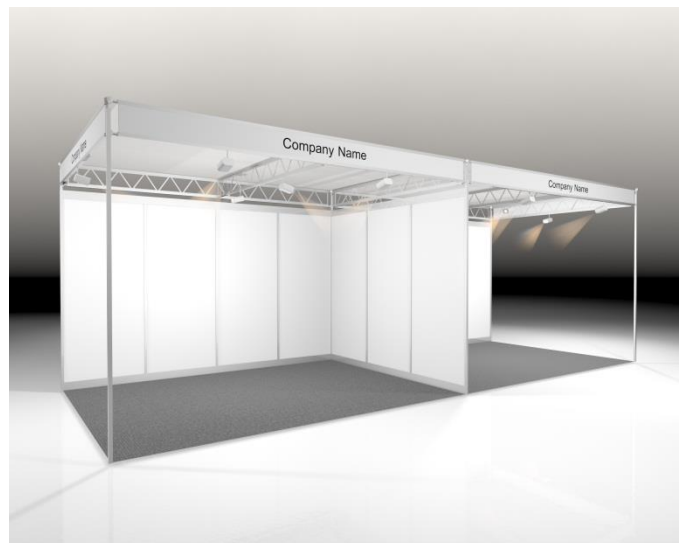

Stand offers – FESPO 2022

Stand package MODUL

- stand assembly and disassembly
- walls, height 2.50m, white 5mm chipboard, SYMA aluminium construction
- fascia panel height 225 mm, white
- fascia text, max. 30 letters
- roof sail over the entire stand
- carpeting, choice of colors
- lighting (1 spot per 3m²)

surface	price CHF	discount*
12m² (4x3)	5'450.--	400.--
15m² (5x3)	6'655.--	500.--
18m² (6x3)	7'825.--	600.--
ab 20m²	415.--/m²	25.--/m²

example: MODUL 12m² with 2 open sides

Stand package EMOTION

- stand assembly and disassembly
- walls, height 2.50m, white 5mm chipboard, SYMA aluminium construction
- graphical print on maximum 4 wall elements included (1000mm x 2500mm)
- 1 company Logo is included per side wall (maximum size 1m²) included
- carpeting, choice of colors
- lighting (1 spot per meter of wall)

surface-	price CHF	discount
8m² (4x2)	4'950.--	300.--
12m² (4x3)	7'450.--	400.--